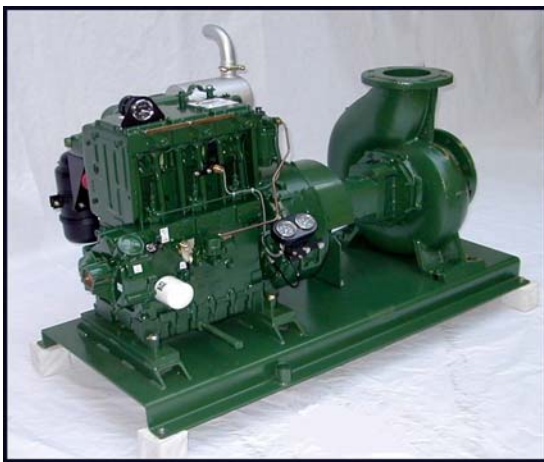

Irrigation Pump Sets

60 – 600 m³/hr

Lister Petter driven pump sets operate with tropicalised engine cooling systems to give continuous operation 24 hours a day in ambient temperatures up to 52°C

Features:

- Handle start with 12 volt electric start option.
- Stationary or mobile configuration.
- Tow bar and positioning stands on off-road trailers.
- Integral fuel tank in the base (option)
- Fuel suction probe for use with a remote tank. (option)

Each pump set is configured to ensure optimum performance taking into consideration the height of lift and flow rate - length of the delivery line, appropriate diameters of the suction and delivery lines.